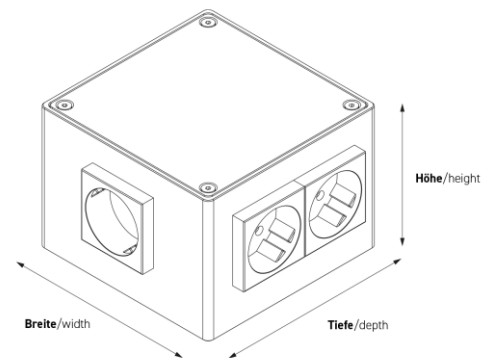

Floor boxes: 1206-1*

Specification:

Item No:	1206-1*
Product line:	Floor boxes
Units:	6
Mounting (qty):	4 x Schuko 2 x RJ45 2-fold CAT6A
Construction:	Square
Type of inst.:	Surface mounted
Environment:	Indoor – dry care
EAN:	4058796007808

Technical data:

Protection class:	IP 20 (in unused condition) IP 20 (in used condition)
Material:	Housing made of solid aluminum
Colour:	DB701(*-6) / DB703(*-7) / white(RAL9010)(*-8) / black(RAL9005)(*-9)
Surface:	Powder-coated
Weight:	1,00 kg
Dimensions:	width: 142 mm height: 90 mm depth: 142 mm
Supply line:	40,7 x 40,7 mm on the bottom
Load:	120 kg